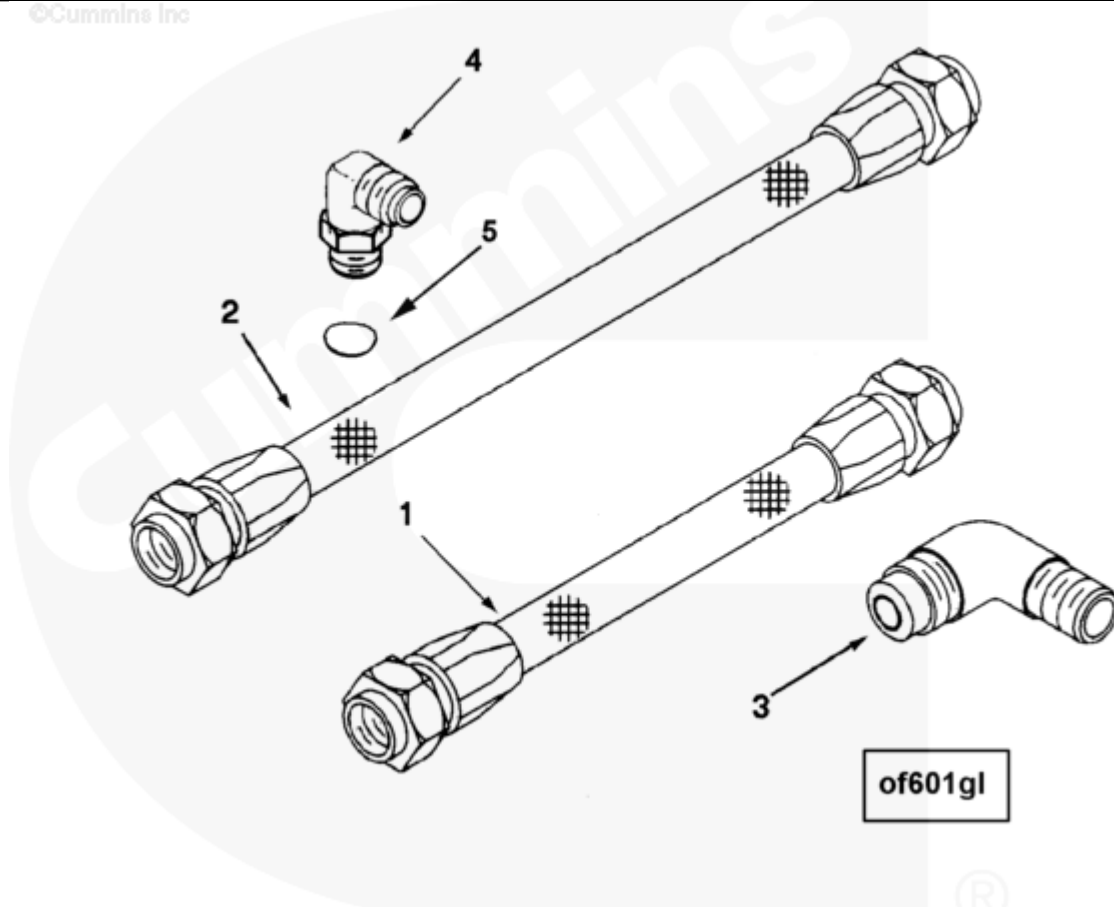

Parts Catalog - Option Detail

Electronic Parts Catalog - Option Detail				
Option	Group	Graphic	Film Card	Date
OF6704-02	07.04	of601gl	K38	28-OCT-02
Engines	GTA38, K38, KTA38GC CM558, QSK38 CM2150 K106, QSK38 CM2150 MCRS, QSK38 CM850 MCRS			

©Cummins Inc

SMALL | MEDIUM | LARGE

Cart	Ref No	Part Number	Part Description	Required	Remarks
View My Cart					
		OF6704-02	Bypass Filter Hose		Aeroquip marine FC234 by-pass...(More)
					filter hoses for use with
					right bank mounted bypass
					filter, left bank mounted
					lube oil filter, and:
					1. Center sump oil pan on

					KT(A)38.
					2. Center rear sump oil pan
					on KTA-50.
					3. Double deep sump on KTA 50
					4. Sub base oil pan on KTA 50
					5. Sub base oil pan on KTA 38
<input type="checkbox"/>	1	3957960	Flexible Hose	1	
<input type="checkbox"/>	2	3957961	Flexible Hose	1	
<input type="checkbox"/>	3	3629496	Male Adapter Elbow	1	
<input type="checkbox"/>		3063674	Male Union Elbow	1	
	4	3632942	Male Union Elbow	1	
<input type="checkbox"/>	5	3046201	O-Ring Seal	1	